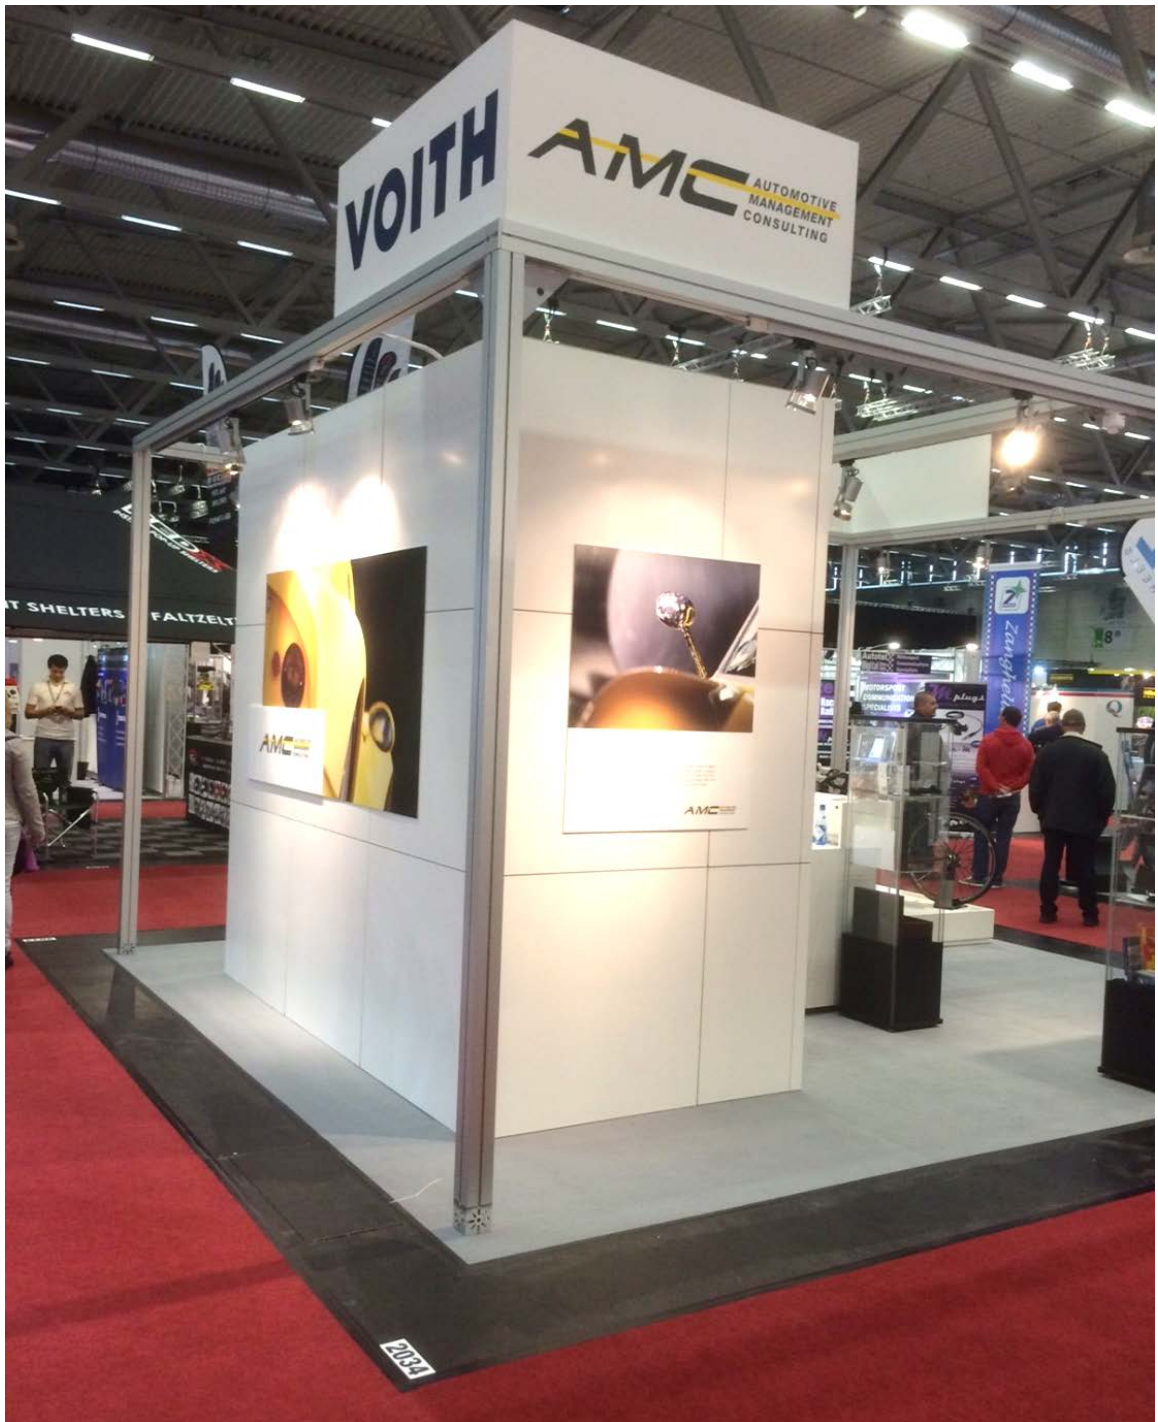

Professional MotorSport World Expo
11.-13. November 2015, Koelnmesse

Professional MotorSport World Expo
11.-13. November 2015, Koelnmesse

Professional MotorSport World Expo
11.-13. November 2015, Koelnmesse

Professional MotorSport World Expo
11.-13. November 2015, Koelnmesse